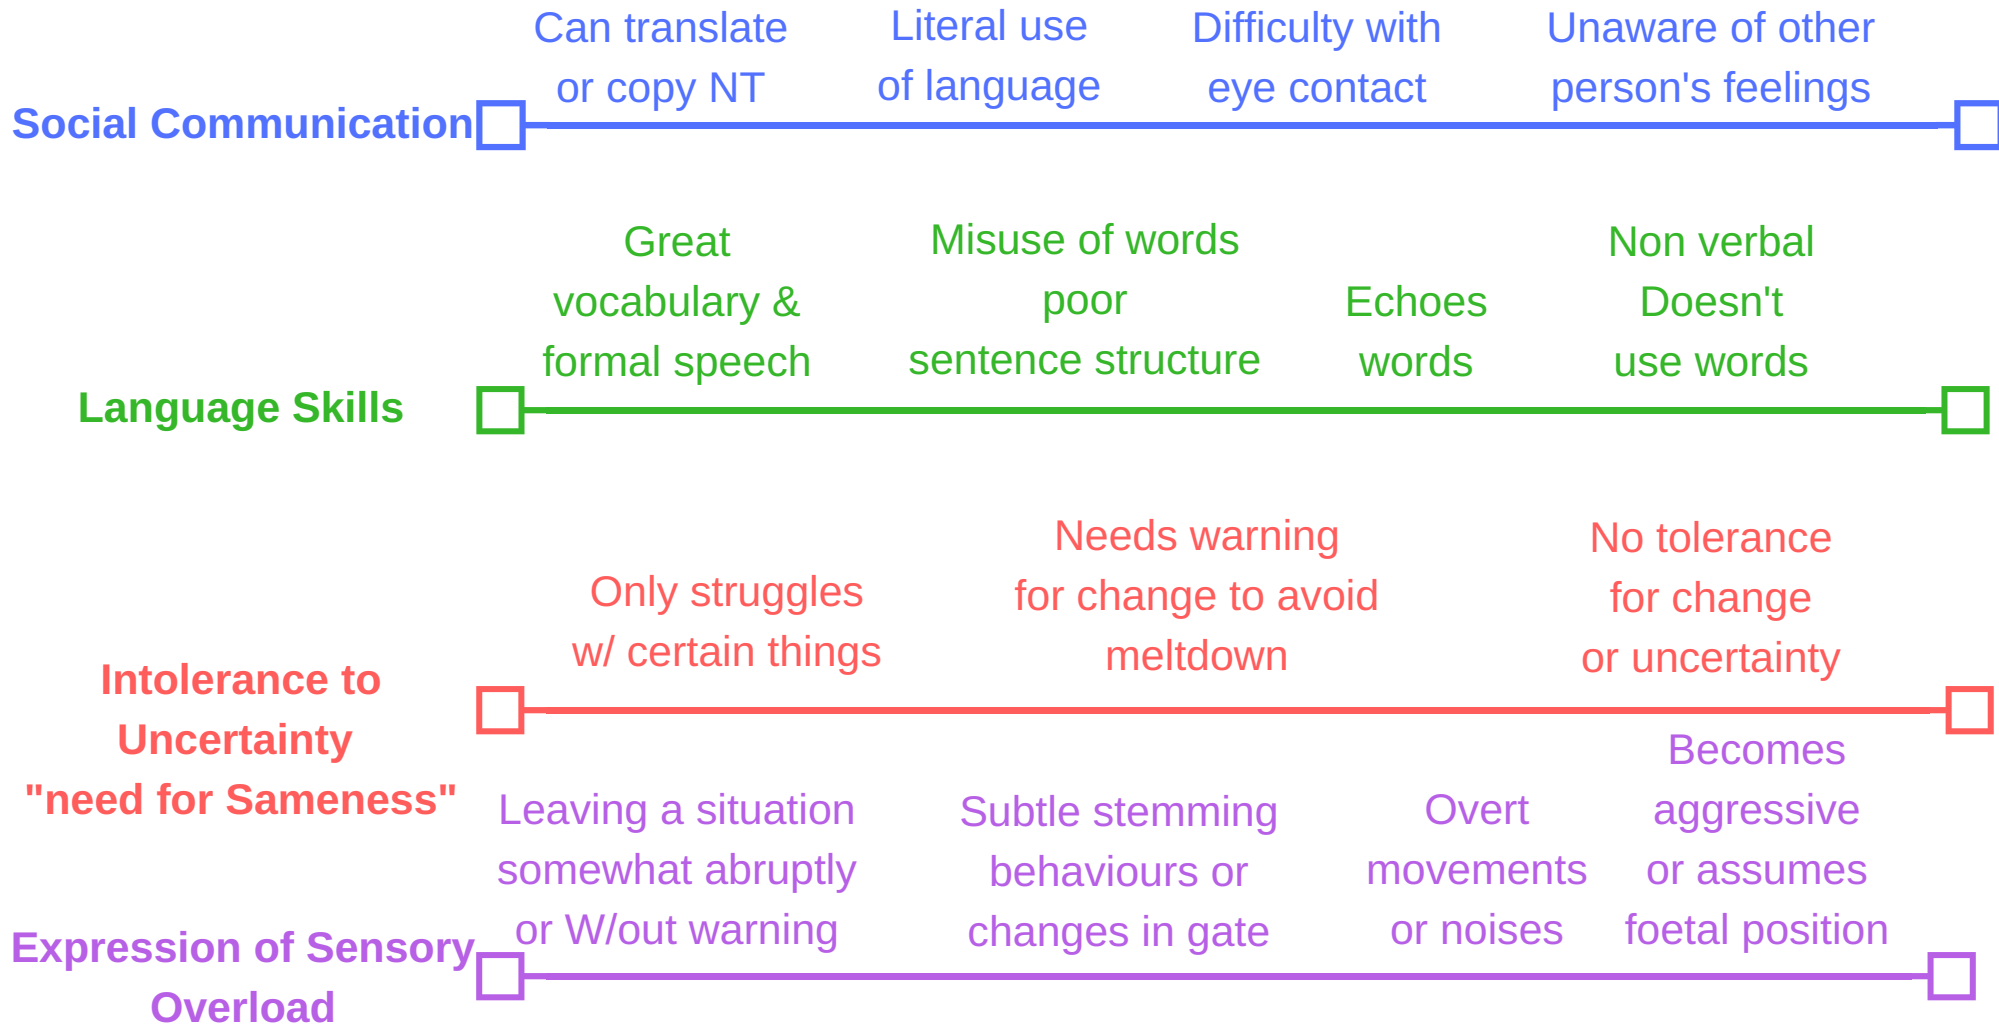

The Spectrum of Autistic Traits

Temperate

Severe

The Spectrum of Autistic Traits

Me on a typical day

Temperate

Severe

The Spectrum of Autistic Traits

Me under stress

Temperate

Severe

The Spectrum of Autistic Traits

Me having a meltdown

Temperate

Severe

The Spectrum of Autistic Traits