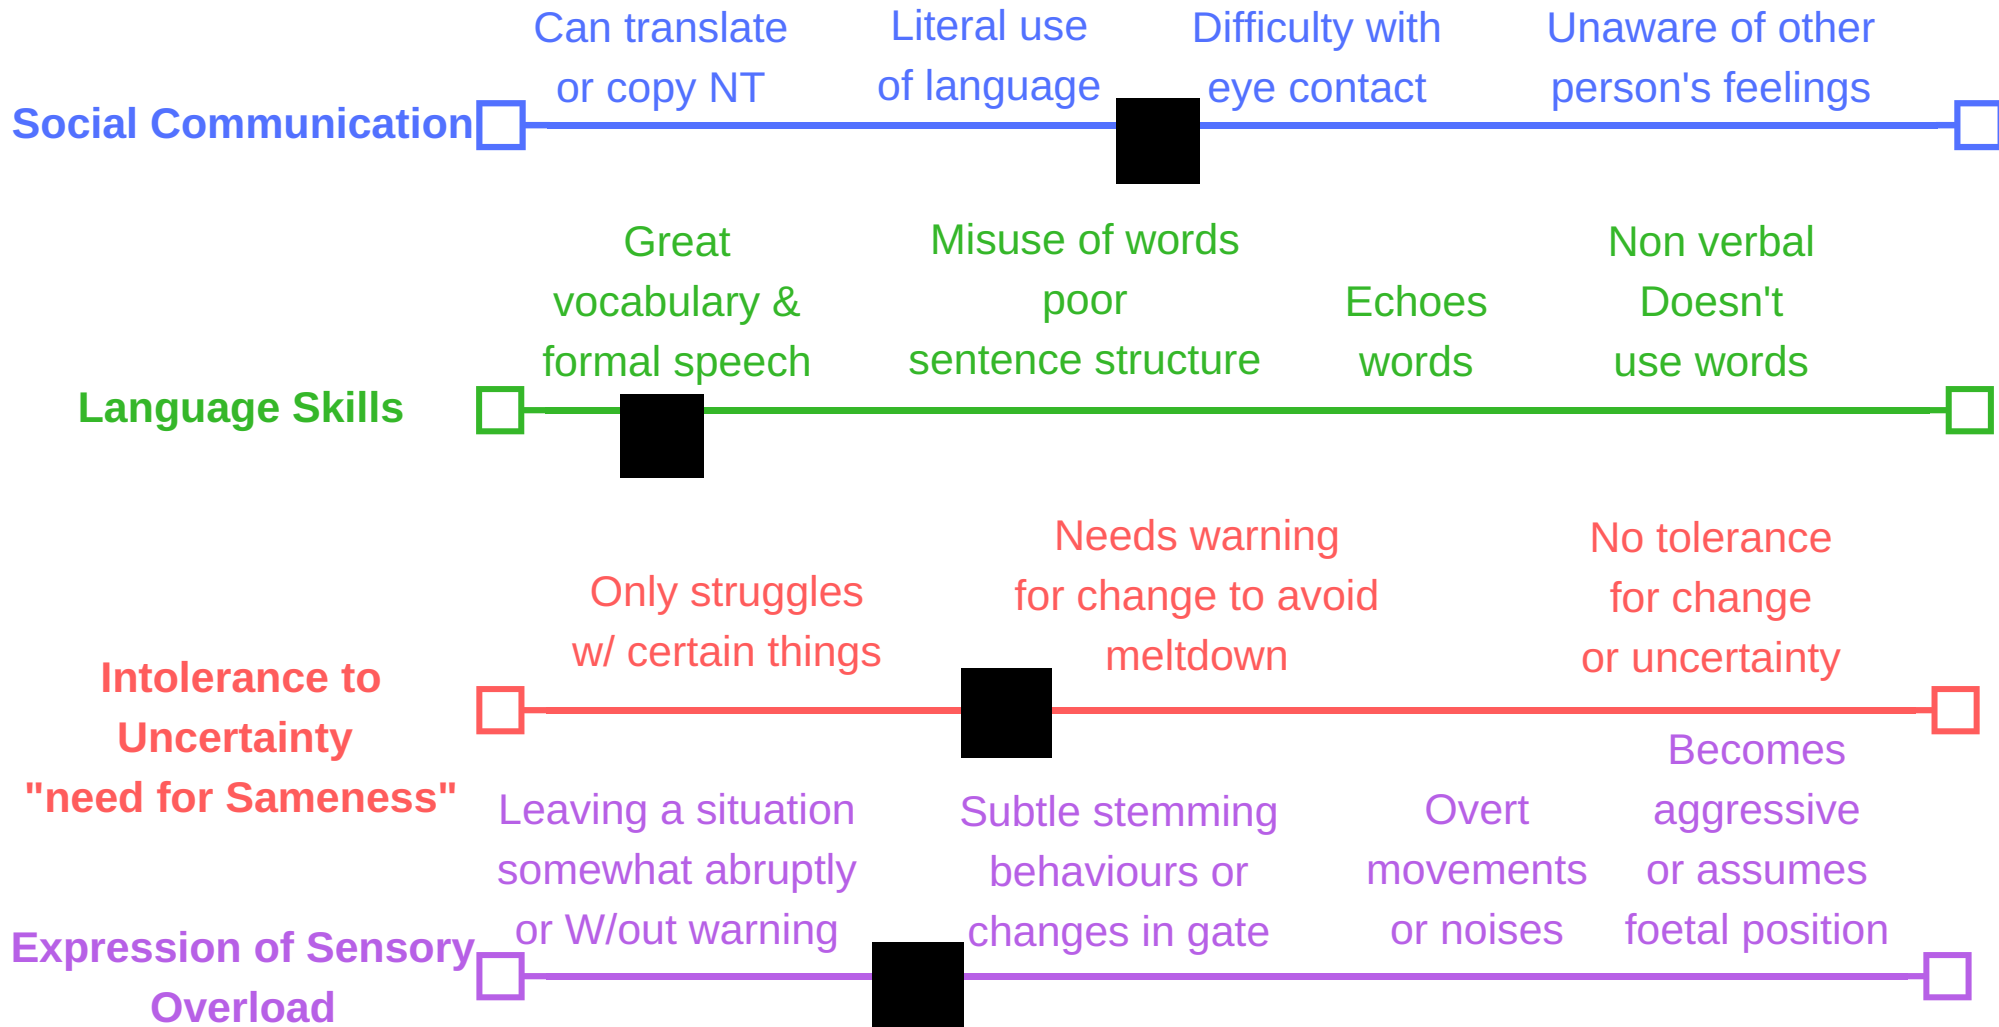

The Spectrum of Autistic Traits

Temperate

Severe

The Spectrum of Autistic Traits

Me on a typical day

Temperate

Severe

The Spectrum of Autistic Traits

Me under stress

Temperate

Severe

The Spectrum of Autistic Traits

Me having a meltdown

Temperate

Severe

The Spectrum of Autistic Traits