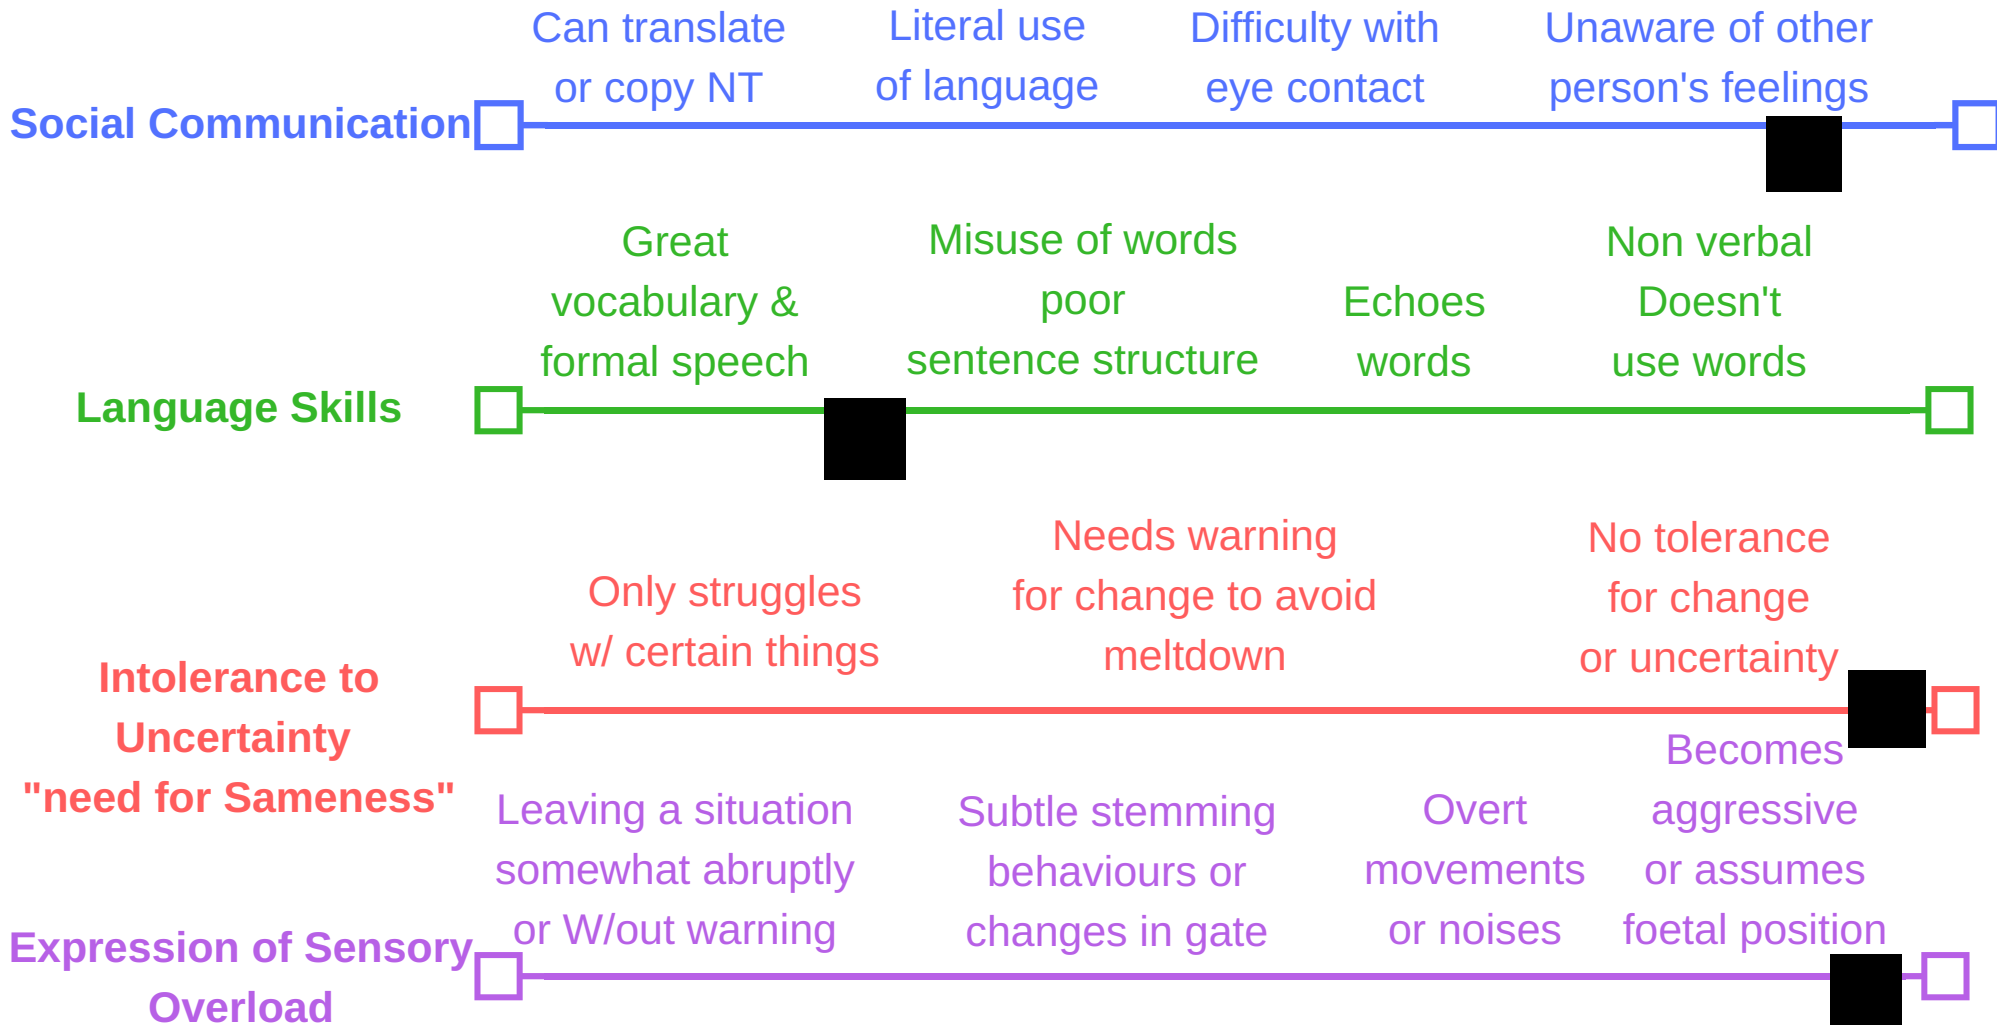

Me under stress

Temperate

Severe

The Spectrum of Autistic Traits

Me having a meltdown

Temperate

Severe

The Spectrum of Autistic Traits

Need for Sameness

Sensory
Needs