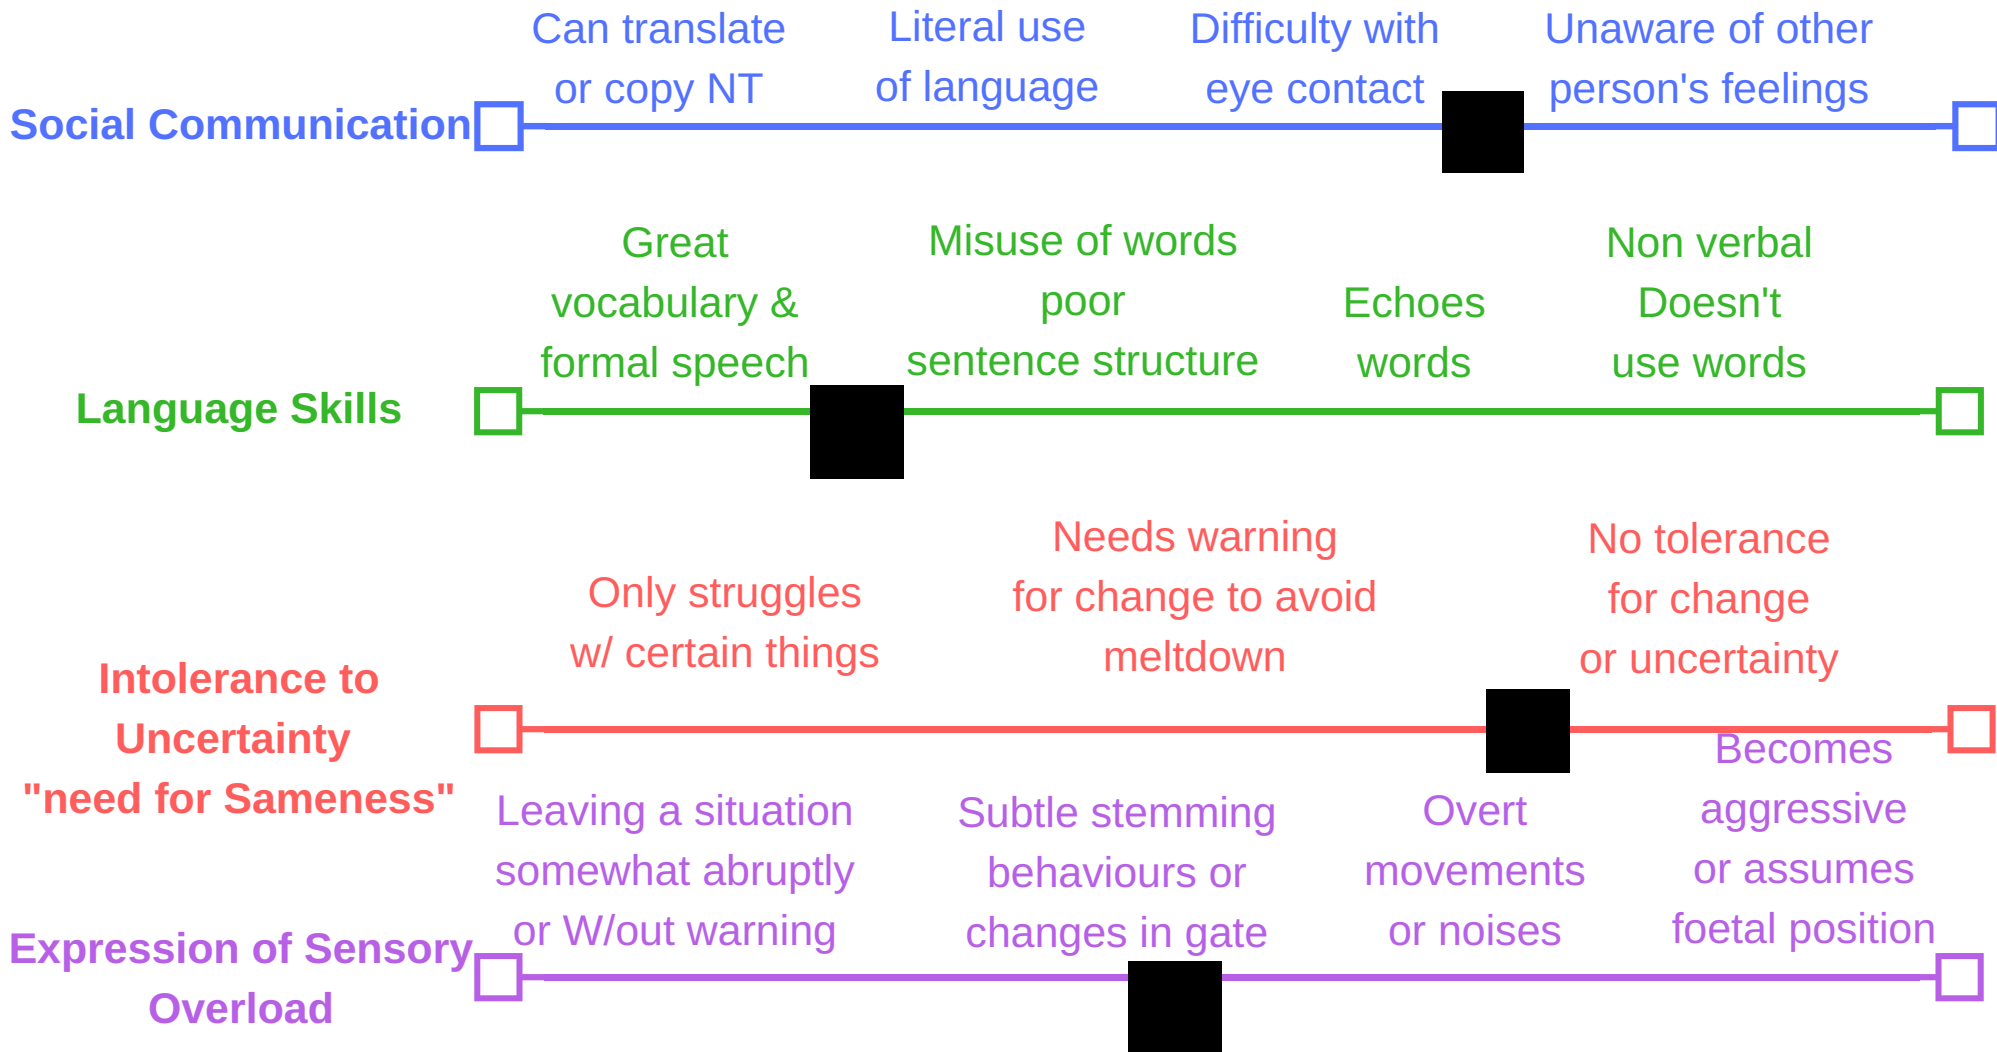

The Spectrum of Autistic Traits

Temperate

Severe

The Spectrum of Autistic Traits

Me on a typical day

Temperate

Severe

The Spectrum of Autistic Traits

Me under stress

Temperate

Severe

The Spectrum of Autistic Traits

Me having a meltdown

Temperate

Severe

The Spectrum of Autistic Traits

Me on anti anxiety medication

Temperate

Severe

The Spectrum of Autistic Traits

Temperate

Severe

Social Communication

Language Skills

Need for Sameness

Sensory
Needs